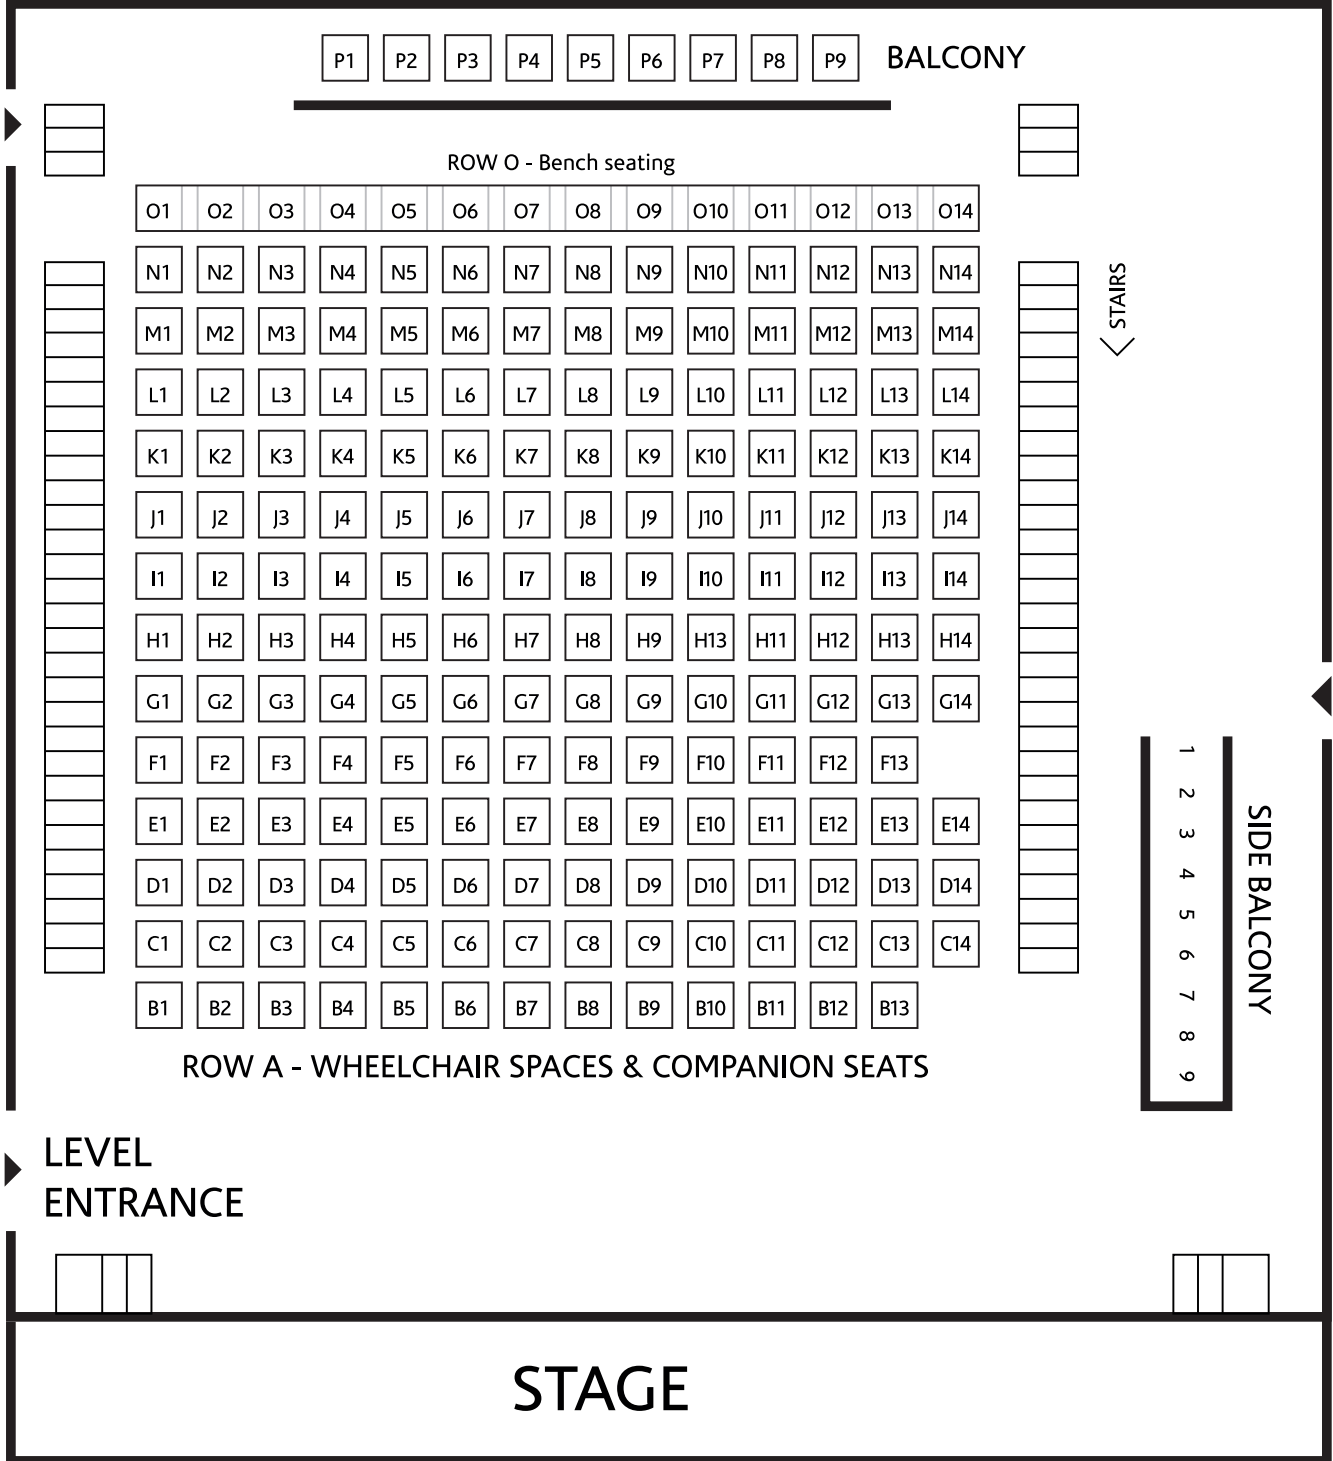

ENTRANCE

ENTRANCE

ROW A - WHEELCHAIR SPACES & COMPANION SEATS

SIDE BALCONY

STAIRS

STAGE

LORETTO THEATRE